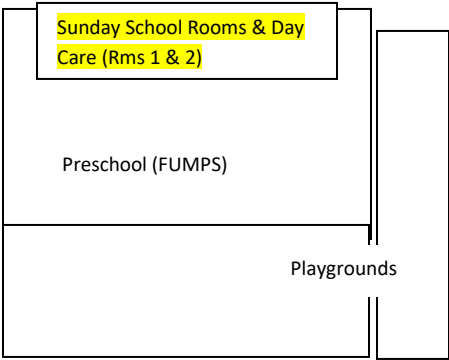

Parking Lot
Entrance

First United Methodist Church Of Riverside
4845 Brocton Ave
Riverside, CA 92506

Youth Meetings
up outside
stairs/second floor

PARKING LOT

Access to Sunday School Rooms through doors in Education Building

BROCKTON AVE

Parking Lot
Exit