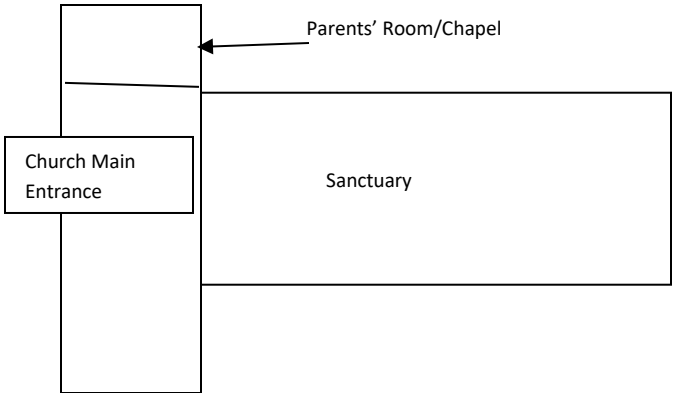

Parking Lot
Entrance

First United Methodist Church Of Riverside
4845 Brocton Ave
Riverside, CA 92506

Youth Meetings
up outside
stairs/second floor

PARKING LOT

Access to Sunday School Rooms through doors in Education Building

BROCKTON AVE

Parking Lot
Exit